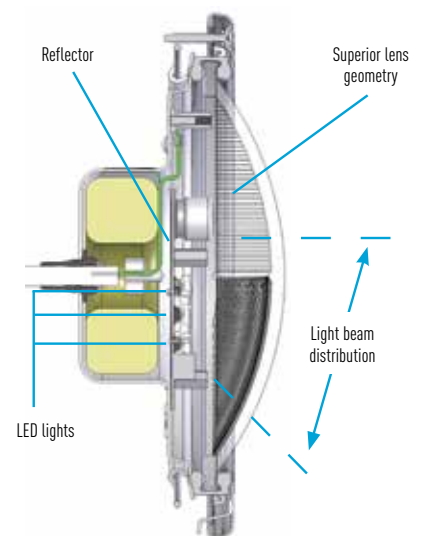

Drawing shows lens and reflector design which combine to provide superior light beam distribution

UL listed only when using Pentair niches for use in swimming pools, spas and water fountains